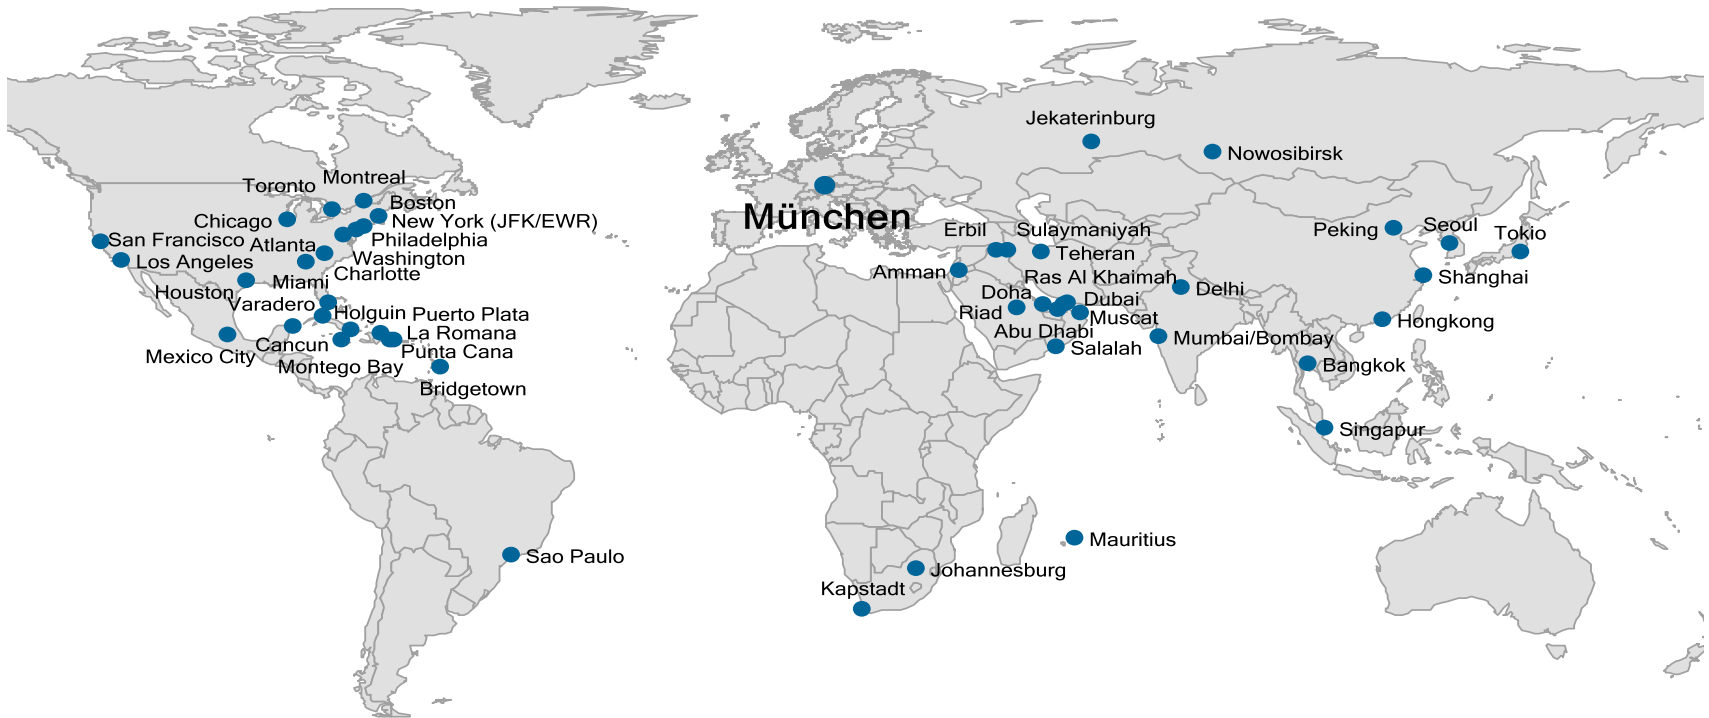

- 3rd-largest city in Germany, capital of Bavaria
- Population: 1.5 million
- Munich Airport, 2nd busiest airport in Germany with 500 daily flights from 71 airlines into 66 countries and 192 destinations
- Around 430 hotels in Munich with ca 45,000 rooms
- Munich offers a broad spectrum of high-capacity industries
- Munich hosts a number of international trade shows

A VERY WARM
WELCOME AND **SERVUS**
TO MUNICH

MUNICH AIRPORT

BACKGROUND

LOCATION

MUNICH AIRPORT

The Hilton Munich Airport is located 38 km from the inner city center. The S-Bahn lines S1 and S8 provide direct connection to the city center within 40 minutes.

Nearest Companies:

- ✓ Edwards Lifescience (Unterschleißheim)
- ✓ NTT (Ismaning)
- ✓ Zeppelin (Garching)
- ✓ Texas Instruments (Freising)
- ✓ Baxter (Unterschleißheim)
- ✓ UniCredit (Unterföhring)

FLIGHT CONNECTIONS

MUNICH AIRPORT

Munich Airport serves 274 destinations worldwide.

HILTON MUNICH AIRPORT

BACKGROUND

LOCATION

HILTON MUNICH AIRPORT

The Hilton Munich Airport is conveniently positioned between terminal 1 and terminal 2.