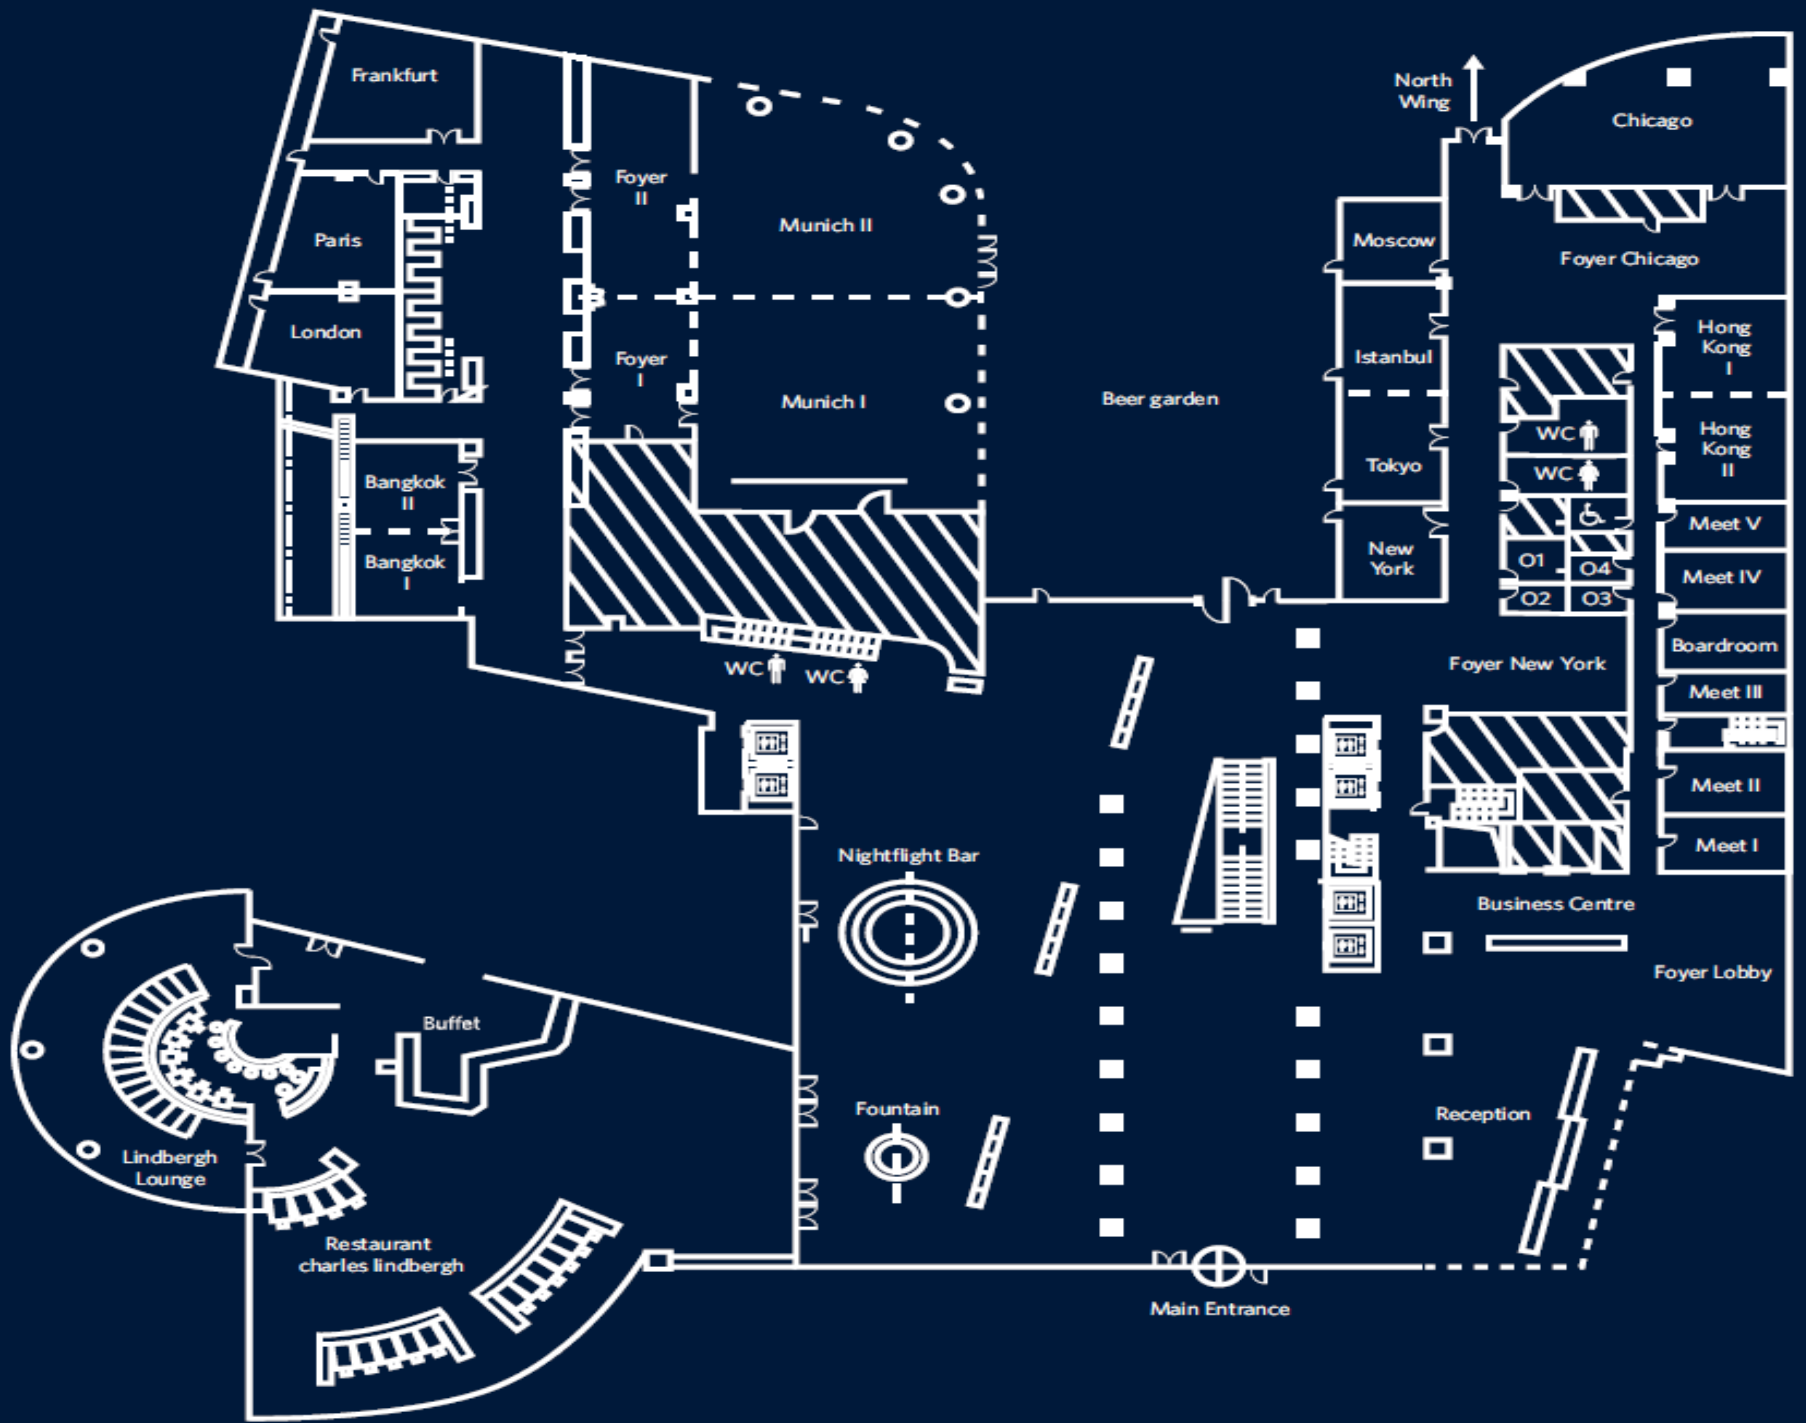

ROOMS SUITES

KING JUNIOR CORNER SUITE

- ✓ 40-47 qm² (28 suites)
- ✓ Quiet location at the end of the corridor
- ✓ Separate bed and living room
- ✓ Spacious desk at the living room

KING ONE BEDROOM SUITE

- ✓ 60 qm² (15 rooms)
- ✓ Quiet location at the end of the corridor
- ✓ Guest toilet
- ✓ Option of small meetings with max. 4 person
- ✓ BOSE sound system

BANQUET

HILTON MUNICH AIRPORT

BANQUET

Capacities

Banquet Capacities							
	Boardroom	Theater	Classroom	U-shape	Banquet	Cabaret	Area in M ²
Atrium	\	\	\	\	450	344	1,400
München I + II	72	500	300	80	300	200	485
München I	30	200	108	36	100	80	248
München II	30	200	99	36	100	80	223
Frankfurt	18	40	27	18	30	24	64
Paris	12	32	18	14	24	21	46
London	18	36	18	15	24	21	51
Bangkok I + II	30	60	35	27	40	32	72
Bangkok I	12	20	12	9	16	14	36
Bangkok II	12	20	12	9	16	14	35
Moscow	12	42	24	15	20	16	44
Tokyo/Istanbul	36	90	49	40	60	16	101
Tokyo	12	42	24	15	20	16	49
Istanbul	12	42	24	15	20	16	49
New York	12	42	24	18	20	16	48
Convertible Room	6	\	\	\	\	\	20
Chicago	18	100	54	24	70	56	150
Hong Kong I	18	42	24	21	\	\	46
Hong Kong II	18	42	24	21	\	\	41
Hong Kong I + II	36	98	54	39	40	40	87
Meet I-V	12-14	16	9	\	8	\	24
Boardroom	10	\	\	\	\	\	20
Office 1 - 4	2-4						10