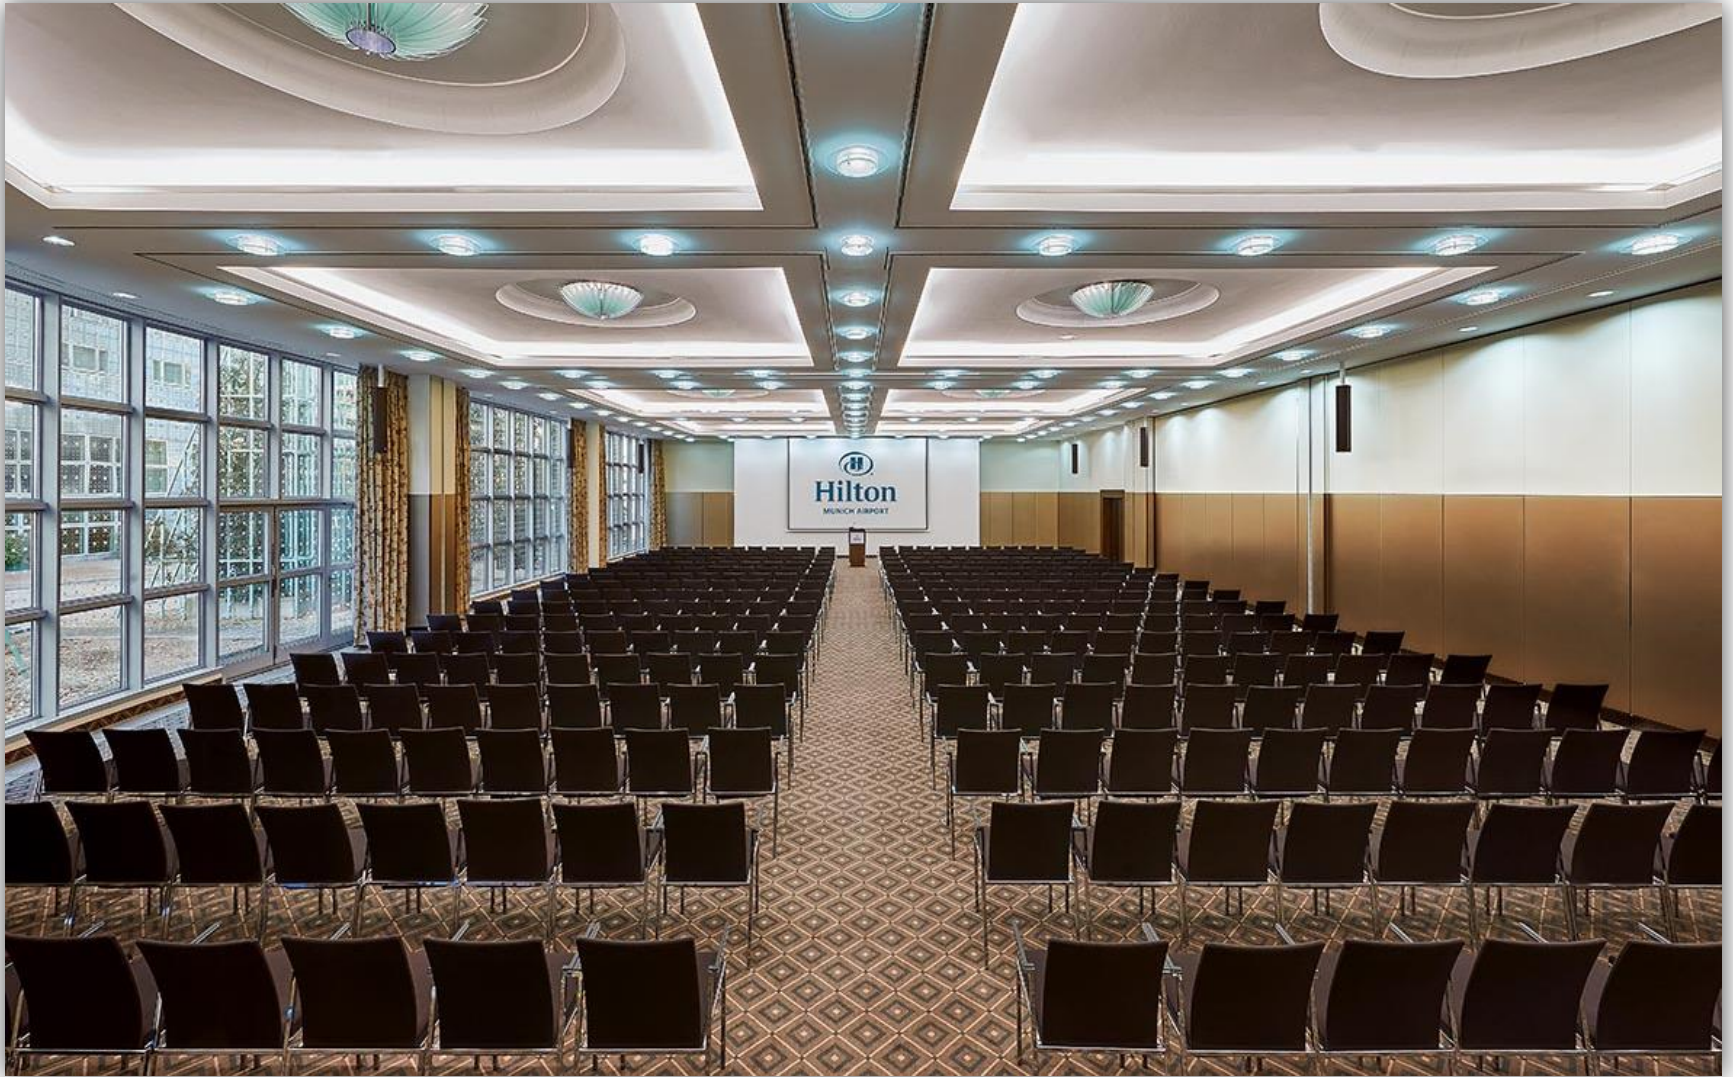

BALL ROOM MÜNCHEN I & II

UP TO 500 GUESTS